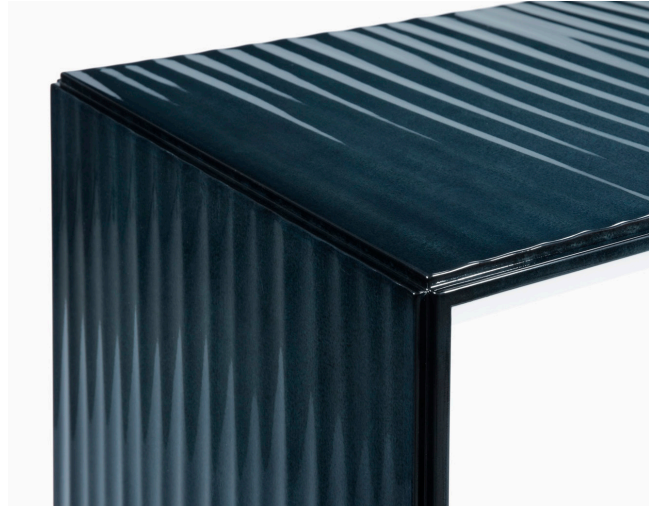

CHAI  
MING  
STUDIOS

**Console**

72" W x 15" D x 30" H

**Lacquer and Metal Finish Options:**

Black Indigo

Dark Mahogany

Deep Emerald

Black Orchid

Dove

Midnight

Plum

Royal

Sable

White Bronze

**Shown in:** Gouged Black Indigo  
Lacquer  
Tear sheet specifications are  
subject to change. Please confirm  
details of this tear sheet with your  
local sales associate.