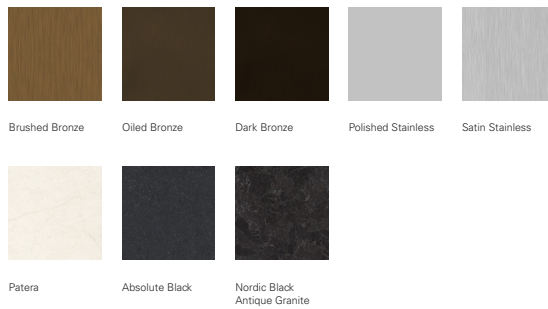

CHAI
MING
STUDIOS

Bond Cocktail Table

Cocktail Table (Size 1)
48" W x 48" D x 12.75" H

Cocktail Table (Size 2)
60" W x 60" D x 12.75" H

Metal and Stone Finish Options:

Shown in: Brushed Bronze frame with Starfire Glass top and Patera Limestone shelf
Tear sheet specifications are subject to change. Please confirm details of this tear sheet with your local sales associate.