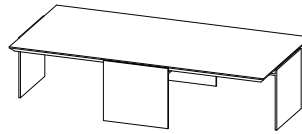

CHAI
MING
STUDIOS

Fin Cocktail Table

Fin Table (Size 1)

48" W x 48" D x 14" H

Fin Table (Size 2)

60" W x 60" D x 14" H

Fin Table (Size 3)

60" W x 30" D x 14" H

Nordic Black
Antique

Piasentina

Shown in Size 2: Lacquered Black frame with Carina Granite top
Tear sheet specifications are subject to change. Please confirm details of this tear sheet with your local sales associate.