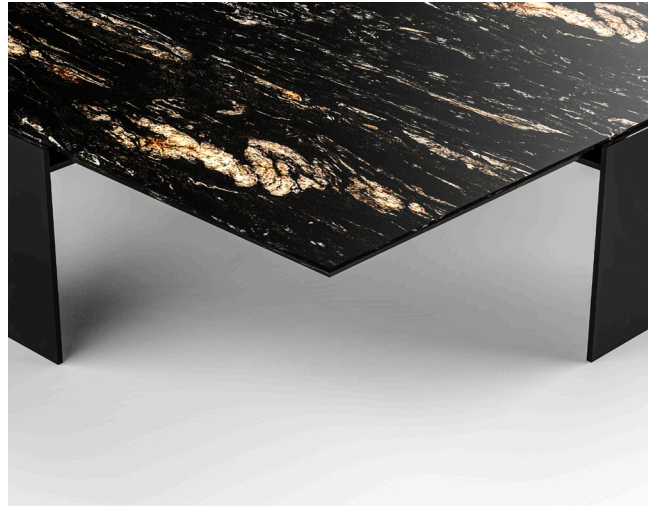

CHAI
MING
STUDIOS

Fin Cocktail Table

Fin Table (Size 1)

48" W x 48" D x 14" H

Fin Table (Size 2)

60" W x 60" D x 14" H

Fin Table (Size 3)

60" W x 30" D x 14" H

Metal and Stone Finish Options:

Lacquered Black

Bronzed

Statuary Bronze

Satin Black

Carina

Patera

Absolute Black

Nordic Black
Antique

Piasentina

Shown in Size 2: Lacquered Black frame with Carina Granite top
Tear sheet specifications are subject to change. Please confirm details of this tear sheet with your local sales associate.