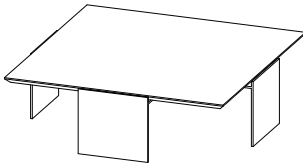

CHAI
MING
STUDIOS

Fin Cocktail Table

Fin Table (Size 1)

48" W x 48" D x 14" H

Fin Table (Size 2)

60" W x 60" D x 14" H

Fin Table (Size 3)

60" W x 30" D x 14" H

Nordic Black
Antique

Piasentina

Shown in Size 2: Lacquered Black frame with Carina Granite top
Tear sheet specifications are subject to change. Please confirm details of this tear sheet with your local sales associate.