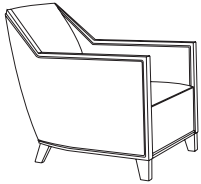

CHAI
MING
STUDIOS

Italic Lounge Chair

Lounge Chair

25" W x 30.25" D x 32.75" H
14.25" SH, 22.75" AH

COM: 5.5 yds
COL: 99 sf

Wood Finish Options:

Mocha Ceruse

Umber