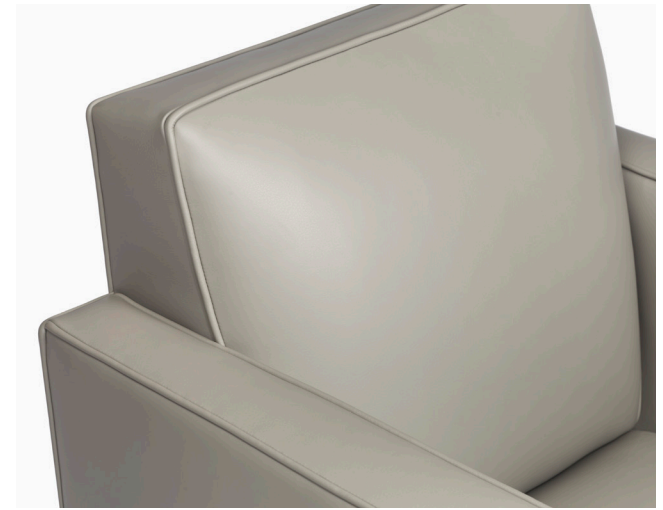

**CHAI**  
**MING**  
STUDIOS

## Laureate Club Chair

### Club Chair

30" W x 32.75" D x 31.5" H  
15.5" SH, 25" AH

**COM:** 7 yds  
**COL:** 126 sf