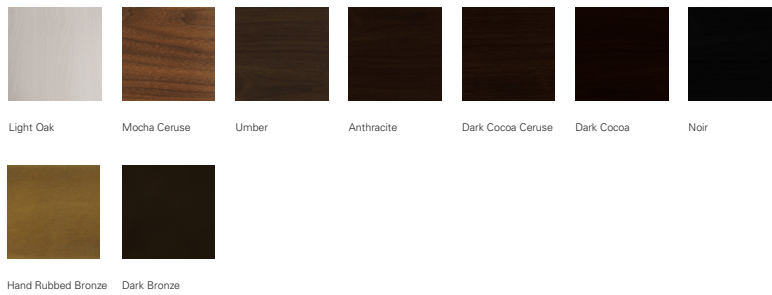

**CHAI**  
**MING**  
STUDIOS

## Monterrey Credenza

#### Wood and Metal Finish Options:

**Shown in:** Light Oak frame with Hand-Rubbed Bronze top  
Tear sheet specifications are subject to change. Please confirm details of this tear sheet with your local sales associate.