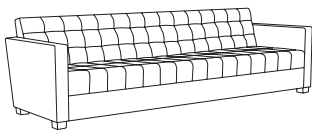

## Savoy Sofa

### Sofa

108" W x 35" D x 29.75" H  
16" SH, 24.5" AH

**COM:** 14 yds  
**COL:** 252 sf