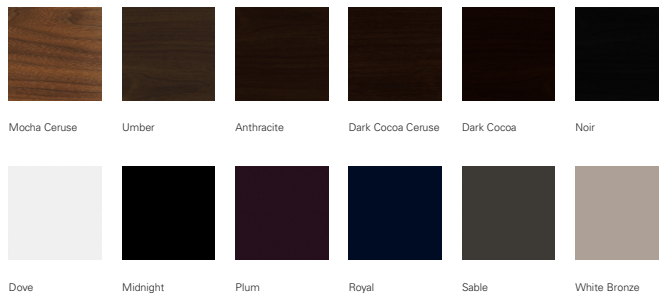

CHAI
MING
STUDIOS

Walton Sectional

Angled Sectional

Overall: 154" W x 65" D x 31.5" H
RAF: 100.5" W x 39.5" D x 31.5" H
LAF: (at 45 degree angle) 62" W x 39.5" D x 31.5" H
16" SH

COM: 34 yds
COL: 612 sf

Wood and Laquer Finish Options: